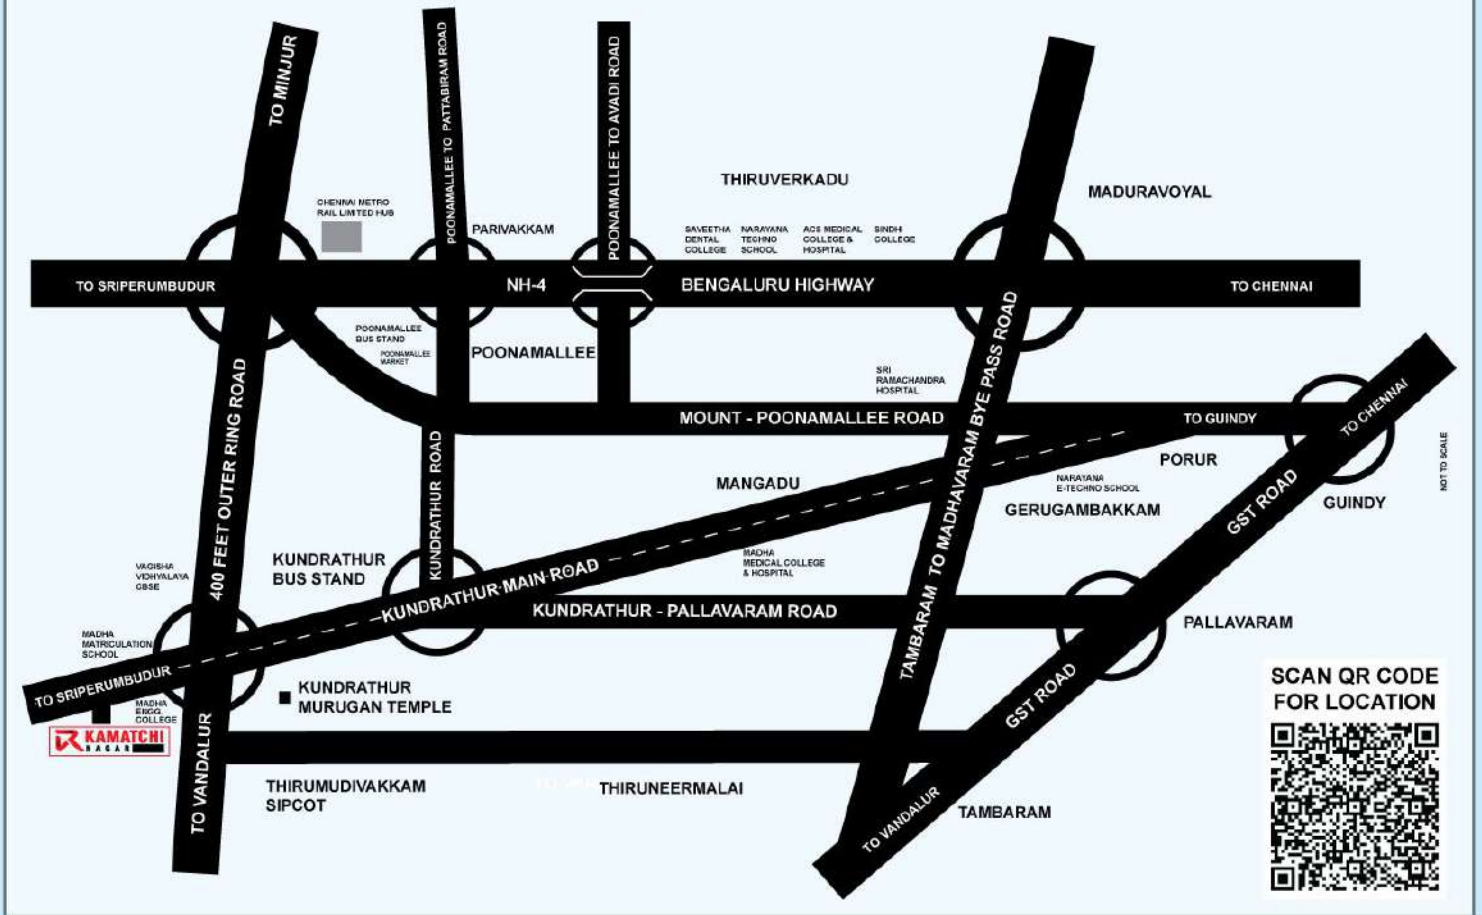

LOCATION MAP

SCAN QR CODE FOR LOCATION

SALIENT FEATURES

CLEAR
TITLE

READY FOR
CONSTRUCTION

FULLY
COMPOUNDED

BLACK TOP
ROADS

POTABLE
GROUND WATER

AVENUE TREES

LOCATION ADVANTAGES

LANDMARKS

Mangadu	4 kms
Kumananchavadi	7 kms
Porur	9 kms
Pallavaram	10 kms
Tambaram	12 kms
Poonamallee	12 kms
GST (Vandalur)	15 kms

EDUCATIONAL INSTITUTE

Madha Engineering	200 mts
Madha Matric School	200 mts
Vagisha Vidyalaya CBSE	1.5 kms
Sivanthi School	2 kms
Little Flower School	3 kms
Muthukumar	5 kms
Medical College	
Chennai Ins. Tech.	5 kms